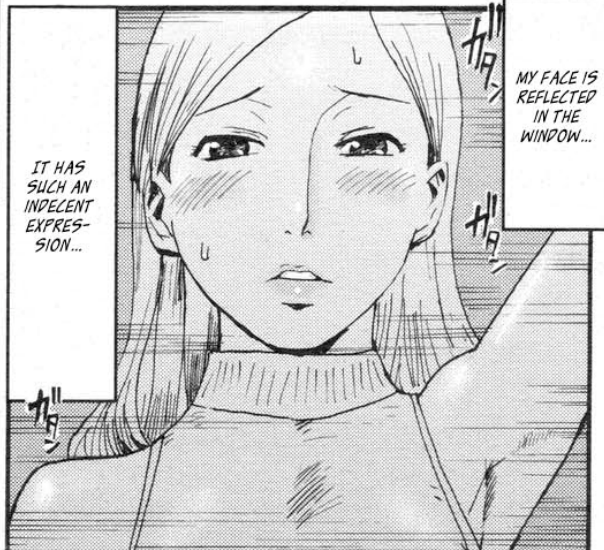

IT HAS SUCH AN INDECENT EXPRESSION...

MY FACE IS REFLECTED IN THE WINDOW...

*SFX - clack-clack (sounds of the train)